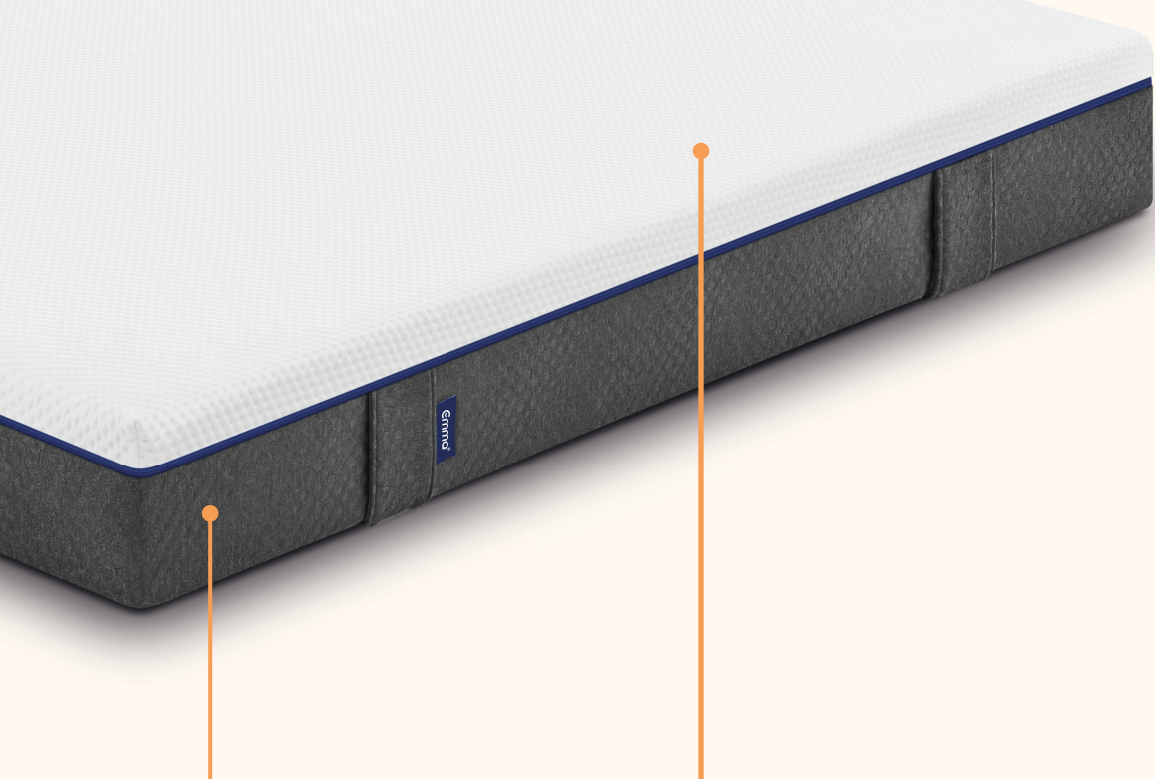

When you rest easy – we do too.

The Original bedtime story.

Say hello to your lovely new mattress.

The award-winning Emma Original has been carefully developed by our very own engineering team.

These mattress masterminds worked tirelessly for months to find exactly the right materials and structure for maximum comfort.

Let's see what they dreamed up.

That dark grey side-cover ensures perfect air circulation, with the added bonus of a stylish look. The cover also has non-slip parts that grip the base of the bed, so there's no sliding around.

And the top cover? That's made of special climate control fibre that regulates humidity, for a healthier sleep. Oh, and it's machine-washable so it's easy to keep sparklingly clean.

The perfect sleep from

Foam sweet foam

Our next-generation Airgocell® foam is wonderfully comfortable, thanks to its exceptional point-elasticity.

This allows one part of the mattress to compress without affecting the rest – so even if your partner/dog/cat is a 'lively' sleeper, you'll slumber sweetly on.