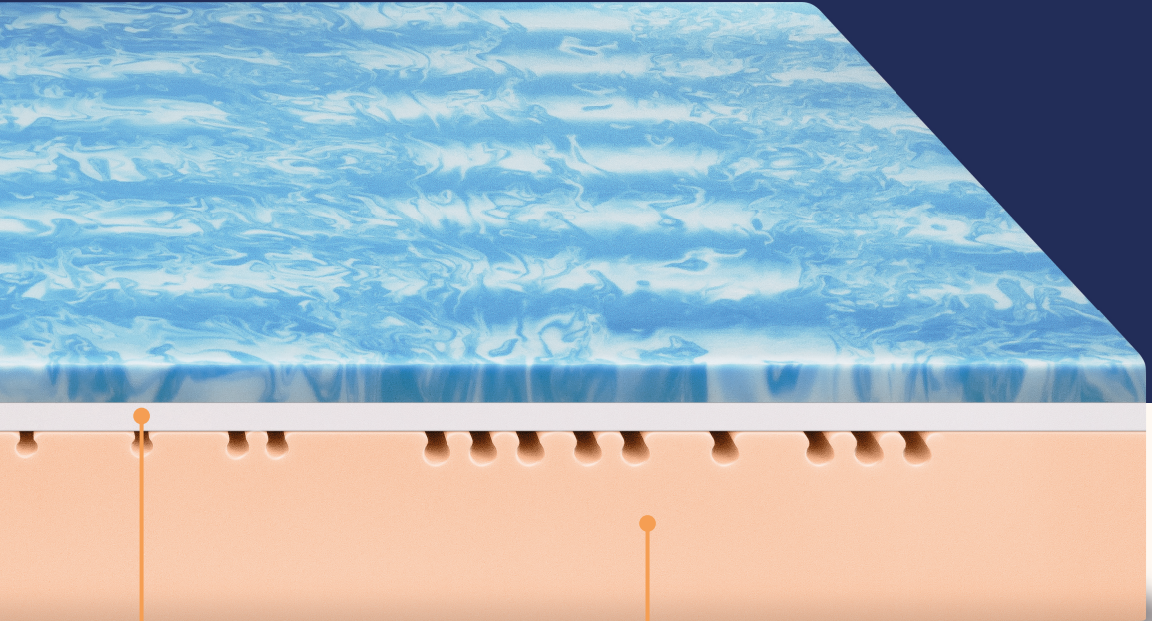

Let's see what they dreamed up.

That dark grey side-cover ensures perfect air circulation, with the added bonus of a stylish look. The cover also has non-slip parts that grip the base of the bed, so there's no sliding around.

And the top cover? That's made of special climate control fibre that regulates humidity, for a healthier sleep. Oh, and it's machine-washable so it's easy to keep sparklingly clean.

The perfect sleep from

Foam sweet foam

Our next-generation Airgocell® foam is wonderfully comfortable, thanks to its exceptional point-elasticity.

This allows one part of the mattress to compress without affecting the rest – so even if your partner/dog/cat is a 'lively' sleeper, you'll slumber sweetly on.

"Ahhh" to Zzzz.

Taking the pressure off

The modern marvel in the middle. Our visco-elastic memory foam distributes pressure perfectly, adapting completely to your body and keeping you comfortable however you sleep.